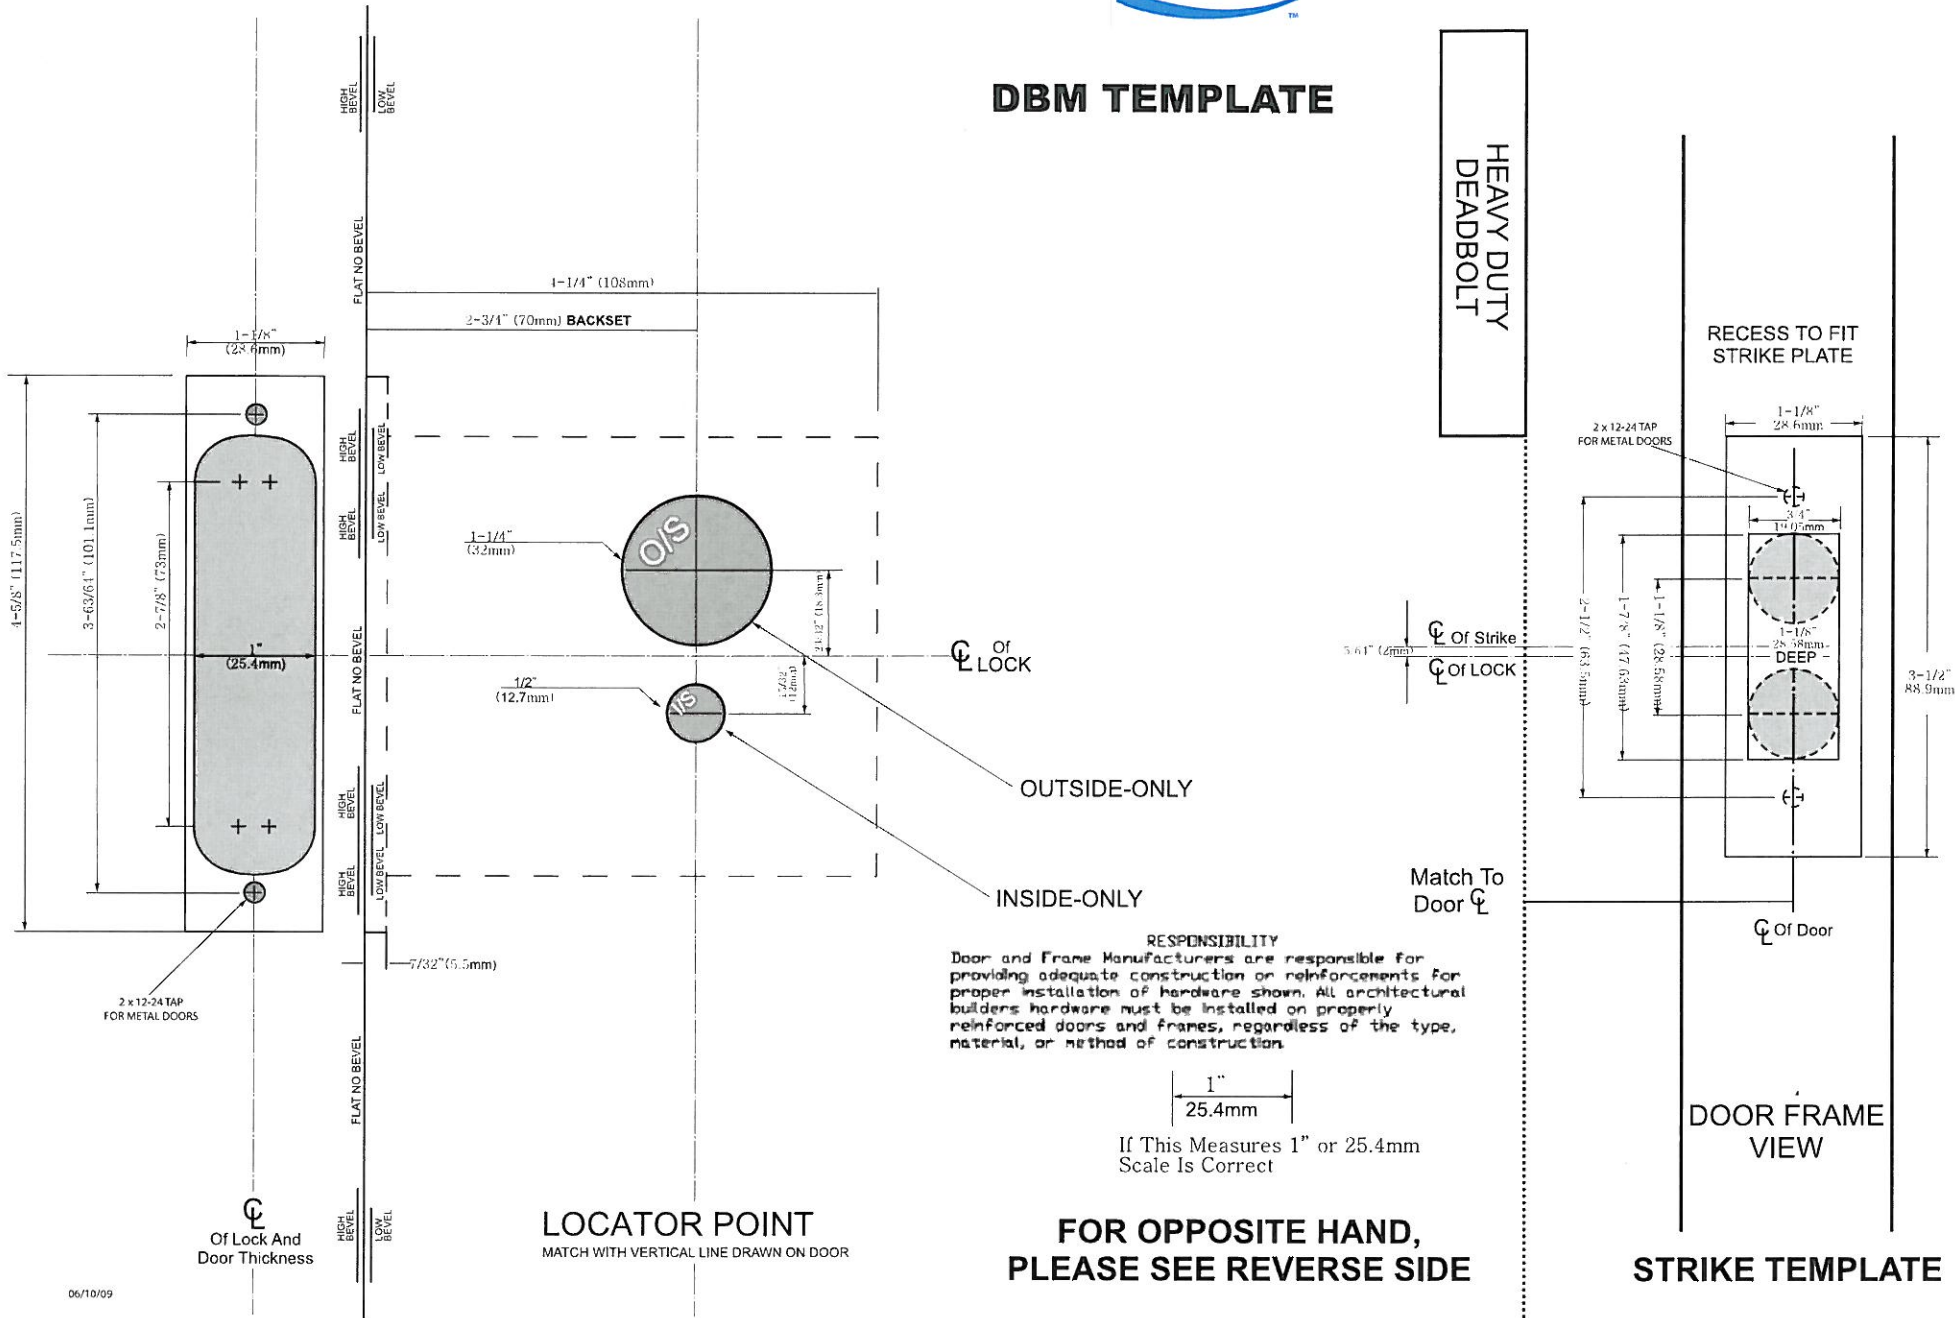

DBM TEMPLATE

☉ Of LOCK

☉ Of Strike
☉ Of LOCK

OUTSIDE-ONLY

INSIDE-ONLY

Match To Door ☉

☉ Of Door

If This Measures 1" or 25.4mm Scale Is Correct