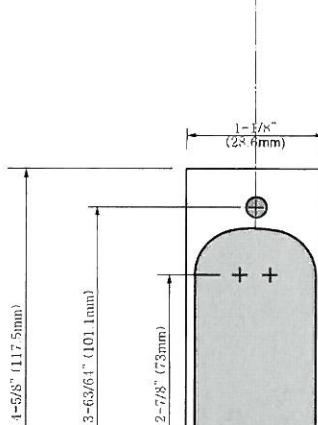

DBM TEMPLATE

☉ Of LOCK

☉ Of Strike
☉ Of LOCK

OUTSIDE-ONLY

INSIDE-ONLY

Match To Door ☉

☉ Of Door

If This Measures 1" or 25.4mm Scale Is Correct