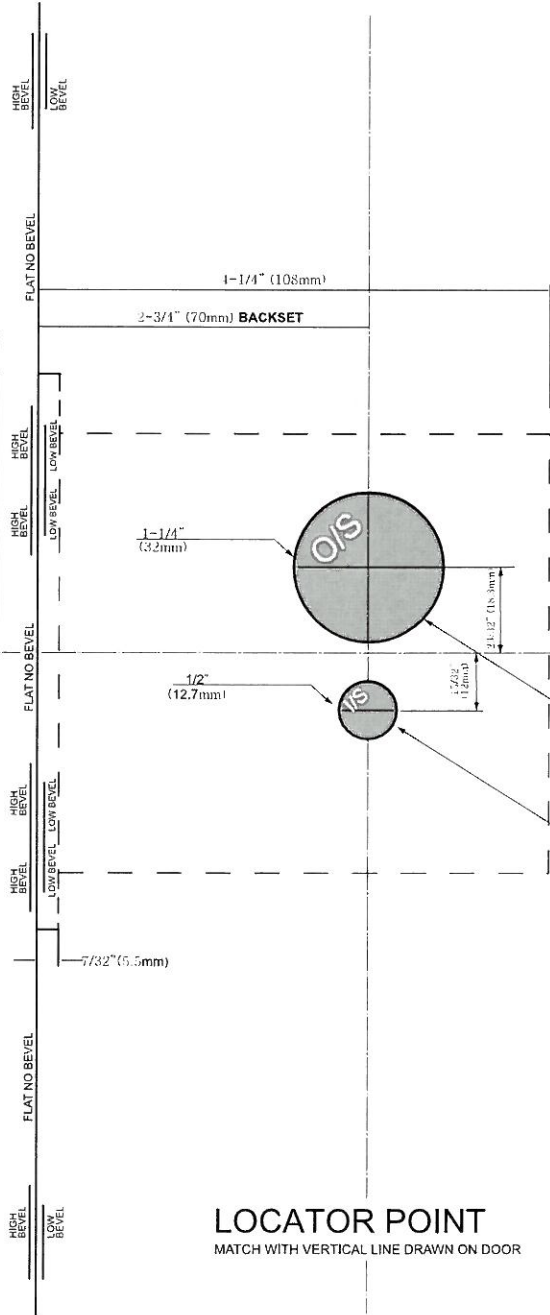

DBM TEMPLATE

☉ Of LOCK

☉ Of Strike
☉ Of LOCK

OUTSIDE-ONLY

INSIDE-ONLY

Match To Door ☉

☉ Of Door

If This Measures 1" or 25.4mm Scale Is Correct